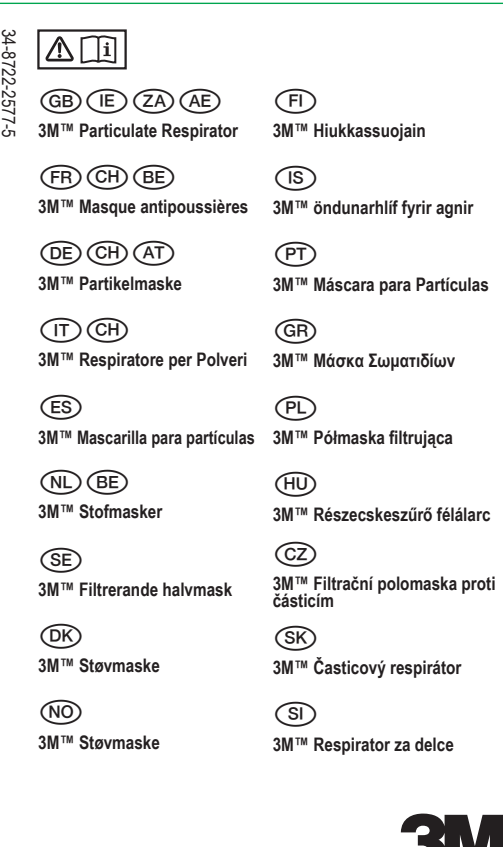

x32 LANGUAGES

CARPLETS Size = 7.5pt minimum Leading = N/A Compression = 97% Kerning = -10%

25% Alternate extra space for languages

708mm / 27.87"

118mm / 4.64"